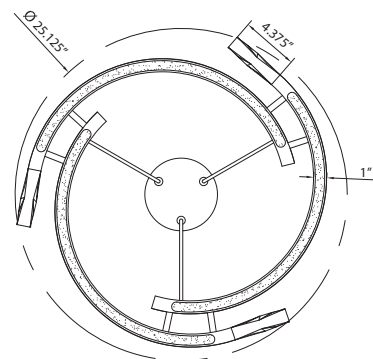

DATE		PROJECT
LOCATION		
TYPE		

ARCUS - CD11605/LED-3/25/AGB

DESCRIPTION

The Arcus artistic segmental tapered arced armed LED 25" chandelier with rare detailed faceted crystal notions that light up. Elegantly each arced arm has a hidden downlight and finished with our premium aged brass finish. Equipped with our powerful easy to replace integrated LEDs and are dimmable with 3CCT 3000K, 3500K, 4000K. Available in 2 sizes and 4 finish options.

AGB image not available at the moment

FINISHES

CD11605/LED-3/25/AGB
Aged Brass

CD11606/LED-3/25/PN
Polished Nickel

CD11607/LED-3/25/SBB
Satin Brushed Black

CD11608/LED-3/25/TMBK
Textured Matte Black

SPECIFICATION DATA

DETAILS

FINISH	Premium Aged Brass
CRYSTAL	K9, Unique Faceted Fire Polished
LAMPING	Integrated LED Replaceable
WATTAGE	70W
INITIAL LUMENS	7,000 lm
KELVIN	3CCT - 3000K 3500K 4000K
CRI	90
VOLTAGE	120V
DIMMABLE	100% - 10%, ELV/Triac (not included)
LED RATED LIFE	50,000 hrs
SUSPENSION	Thin Coaxial Braided Cable
WIRE DETAILS	144"
WEIGHT	25 lbs
LOCATION	Indoor, Dry Location
WARRANTY	5 Year LED, 1 Year Fixture
MATERIALS	Steel, Crystal

MEASUREMENTS

OVERALL	D-25.125" x OAH-146"
CANOPY	D-5.5" x H-1"
MAXIMUM HANG	146"
MINIMUM HANG	14"
PENDANT ONLY	D-25.125" x H-4.75"

COMMENTS & NOTES