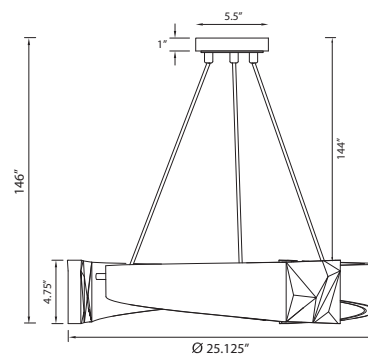

DATE		PROJECT
LOCATION		
TYPE		

ARCUS - CD11605/LED-3/25/AGB

DESCRIPTION

The Arcus artistic segmental tapered arced armed LED 25" chandelier with rare detailed faceted crystal notions that light up. Elegantly each arced arm has a hidden downlight and finished with our premium aged brass finish. Equipped with our powerful easy to replace integrated LEDs and are dimmable with 3CCT 3000K, 3500K, 4000K. Available in 2 sizes and 4 finish options.

DETAILS

FINISH	Premium Aged Brass
CRYSTAL	K9, Unique Faceted Fire Polished
LAMPING	Integrated LED Replaceable
WATTAGE	70W
INITIAL LUMENS	7,000 lm
KELVIN	3CCT - 3000K 3500K 4000K
CRI	90
VOLTAGE	120V
DIMMABLE	100% - 10%, ELV/Triac (not included)
LED RATED LIFE	50,000 hrs
SUSPENSION	Thin Coaxial Braided Cable
WIRE DETAILS	144"
WEIGHT	25 lbs
LOCATION	Indoor, Dry Location
WARRANTY	5 Year LED, 1 Year Fixture
MATERIALS	Steel, Crystal

MEASUREMENTS

OVERALL	D-25.125" x OAH-146"
CANOPY	D-5.5" x H-1"
MAXIMUM HANG	146"
MINIMUM HANG	14"
PENDANT ONLY	D-25.125" x H-4.75"

COMMENTS & NOTES